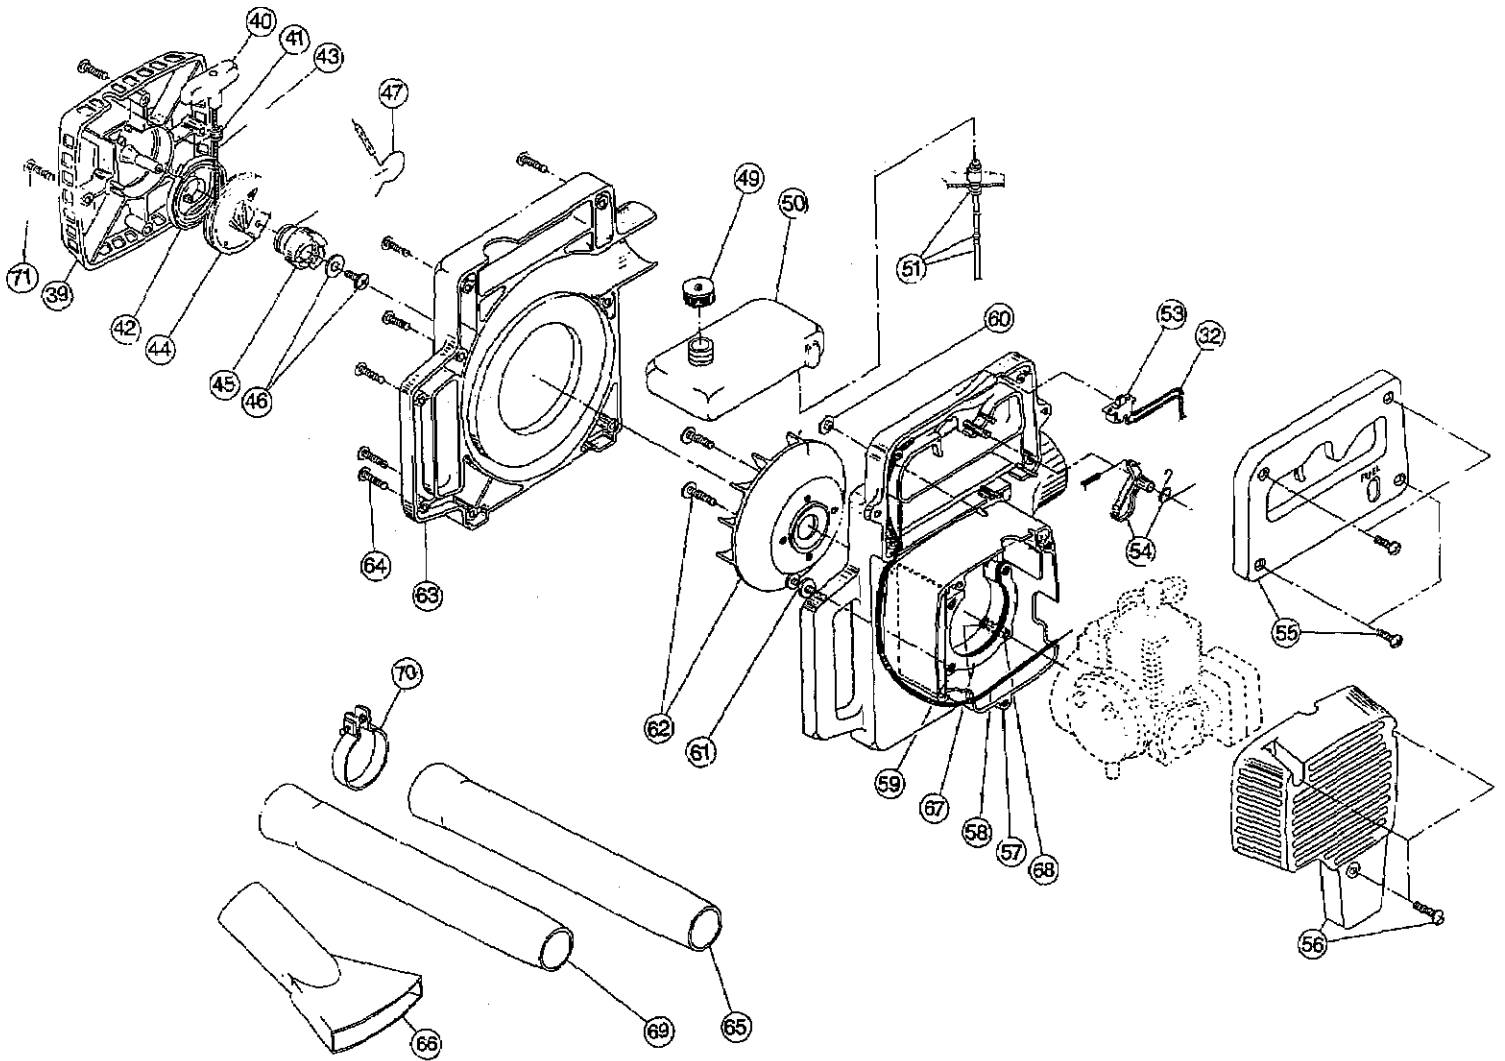

ENGINE PARTS - IDC 200-1

Item	Part No.	Description	Item	Part No.	Description
1	610311	Spark Plug	24	610309	Seal
2	683374	Cylinder Assembly	25	610308	Outer Bearing
3	612164	Cylinder Gasket	26	682040	Snap Ring Assembly
4	683375	Piston and Rod Assembly	27	683387	Engine Mount Assembly
5	683376	Muffler Assembly	28	611063	Ground Tab
6	612165	Exhaust Gasket	29	683388	Flywheel
7	683377	Muffler Mounting Bolt Assembly	30	683389	Flywheel Nut Assembly
8	683378	Carburetor/Air Filter Cover	31	683390	Module Assembly
9	612111	Air Cleaner Filter	32	683391	Wire Lead Assembly
10	683379	Mounting Bolt Assembly	*33	683392	Crankcase Service Assembly (items 21-26)
11	612112	Air Cleaner Base	*34	683393	Engine Gasket Kit
12	683380	Choke Lever Assembly	*35	683394	O.E.M. Carburetor Repair Kit
13	683381	Carburetor Assembly	*36	153309	Gasket-Diaphragm Repair Kit
14	612113	Carburetor Gasket (10 pack)	*37	682507	Piston Ring
15	147621	Reed Plate Assembly	*38	610676	Flywheel Key (10 pack)
16	147622	Reed Assembly			
17	612114	Reed Plate Gasket (10 pack)			
18	683384	Cover Mounting Bolt Assembly			
19	683385	Rear Cover Assembly			
20	612115	Rear Cover Gasket (10 pack)			
21	180002	Power Shaft Assembly			
22	612116	Crankcase			
23	682041	Inner Bearing Assembly			

* not shown

The above part numbers are for serial numbers 909018527 thru 009120700.

BLOWER PARTS - IDC 200-1

Item	Part No.	Description
39	147730	Starter Cover
40	610300	Pull Handle
41	611061	Rope Guide
42	612118	Recoil Spring
43	612119	Rope
44	612120	Starter Pulley
45	612121	Starter Cam
46	683396	Pulley Mounting Screw Assembly
47	612122	Starter Cam Spring
48	147717	Starter Cover Assembly (includes items 38-47)
49	180000	Fuel Cap Assembly (items 49-51)
50	180023	Fuel Tank
51	683398	Fuel Line Assembly
53	682542	Switch Assembly
54	683400	Trigger Assembly
55	153516	Handle Cover Assembly
56	153517	Engine Cover Assembly
57	145813	Blower Housing Engine Side
58	683403	Throttle Wire and Housing Assembly
59	612125	Heat Shield